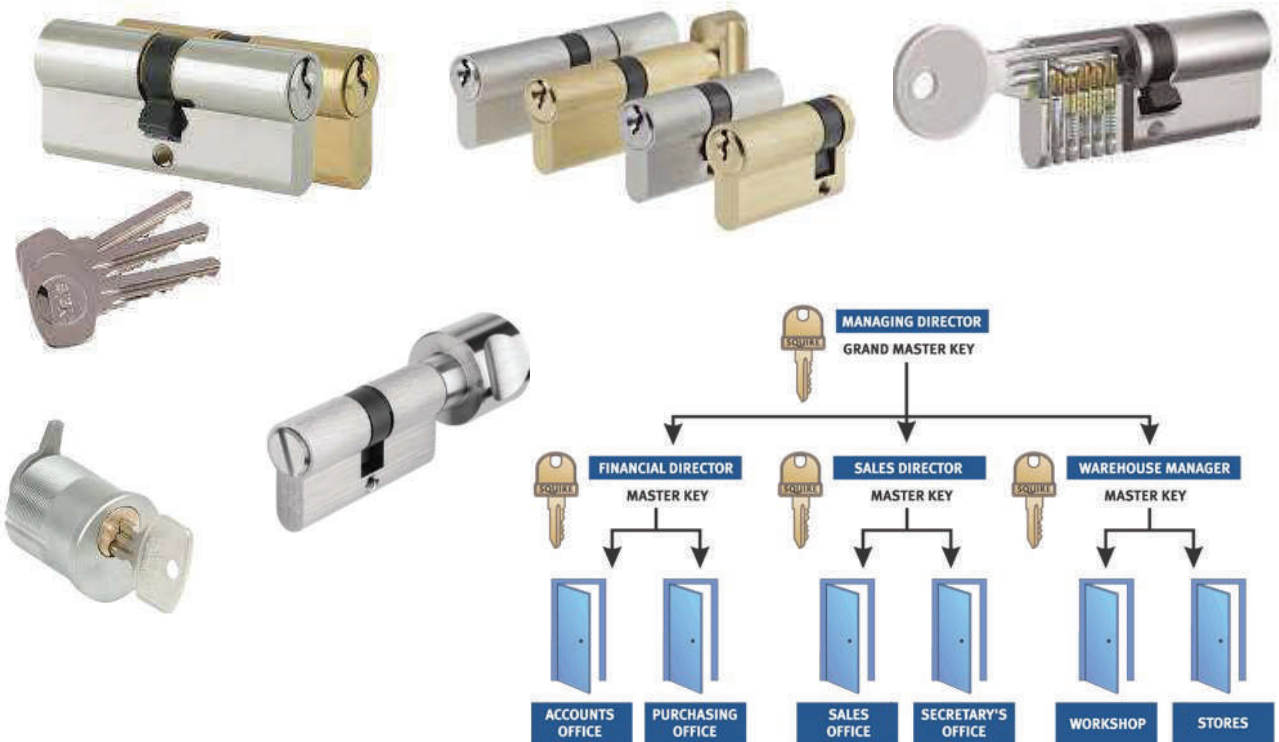

HINGES

MORTICE LOCK

HANDLE

CYLINDERS

DOOR CLOSERS

PANIC EXIT DEVICE

DOOR STOPS

PLATES & SIGNS

Mop Plate

Kick Plate

Stretcher Plate

Armor Plate

THRESHOLD & SEALS

CO-ORDINATORS

BOLTS

MISCELLANEOUS