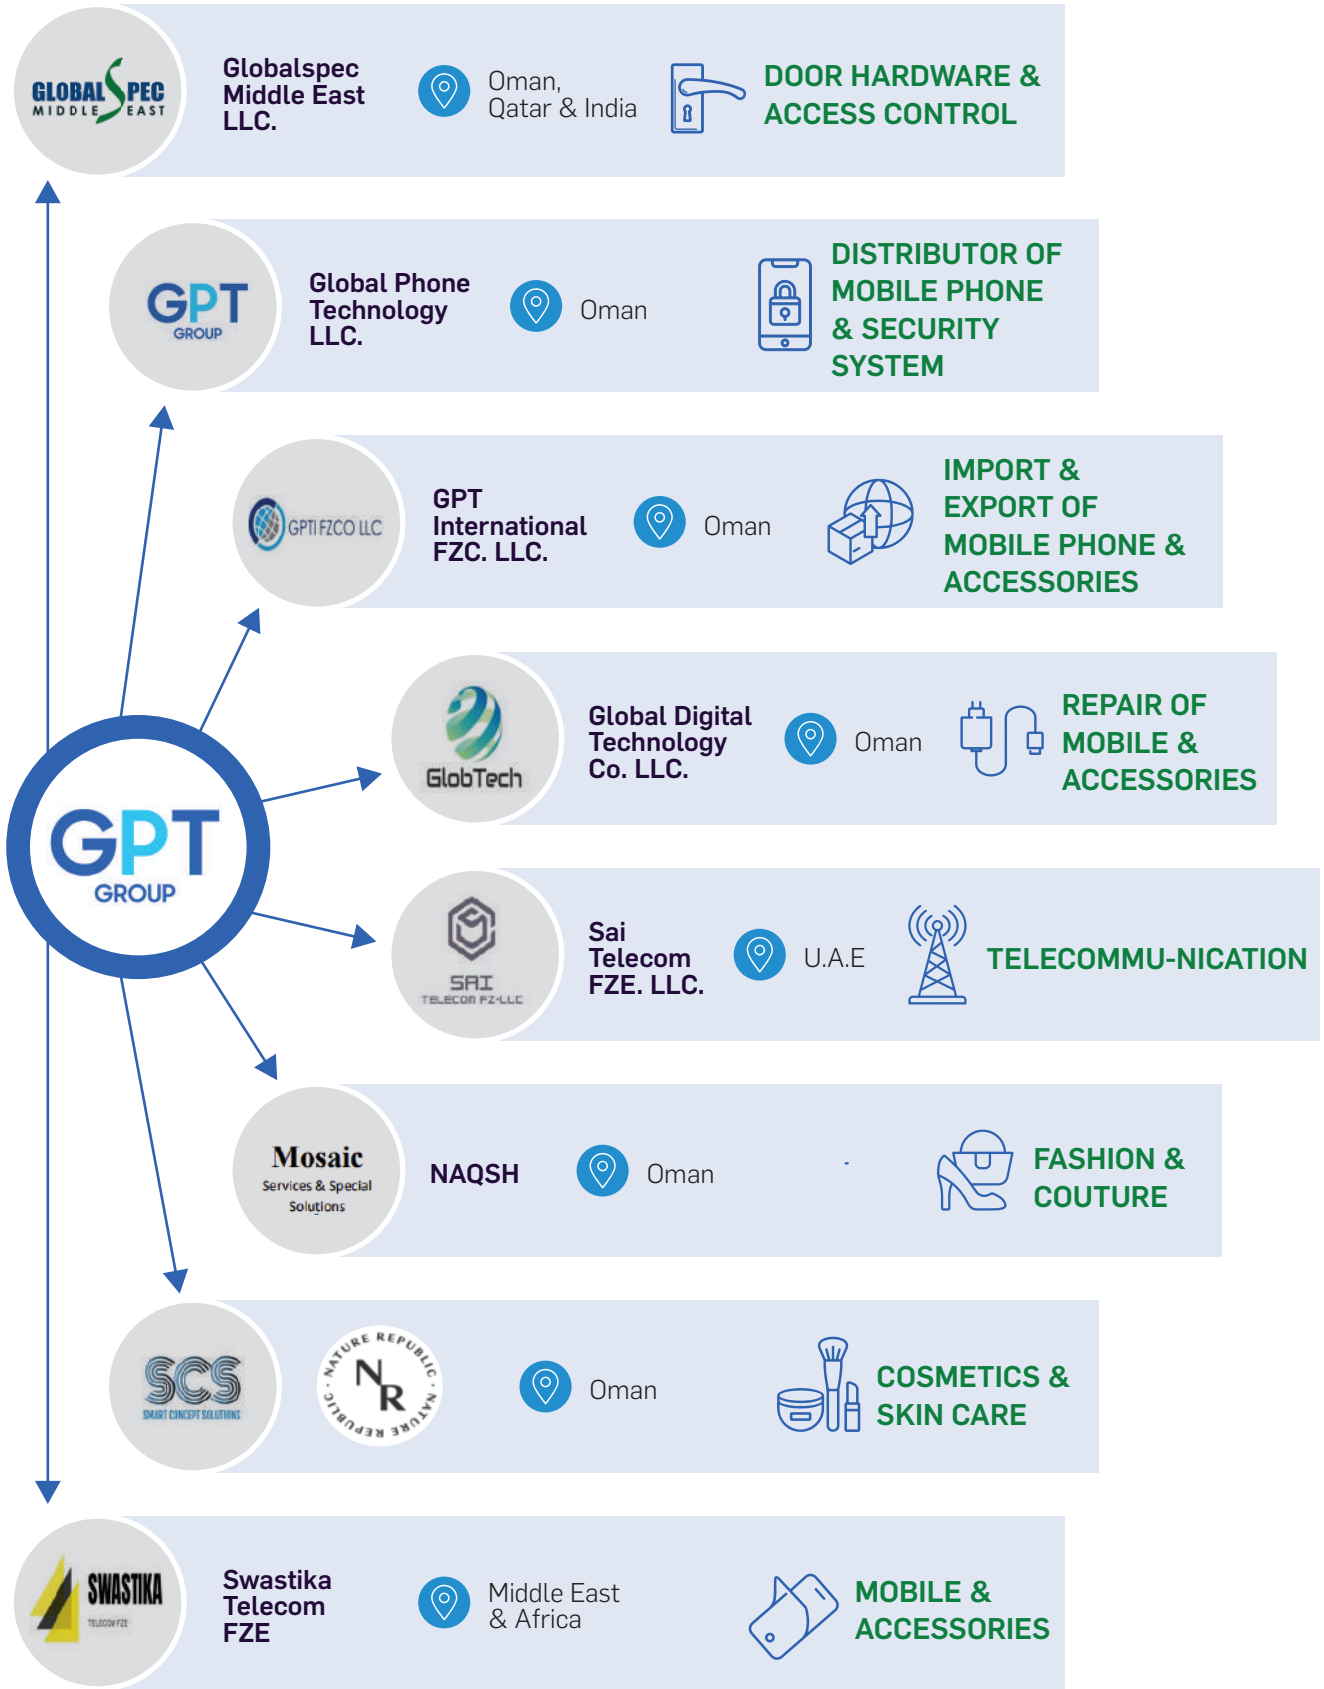

ABOUT US

Welcome to Globalspec Middle East, a premier division of the GPT Group (Global Phone Technology) headquartered in the Sultanate of Oman. As a distinguished business conglomerate, GPT Group has diversified interests spanning various sectors including telecom, online services, fashion retail, beauty care, and hospitality. With a keen understanding of distribution dynamics in emerging markets such as the UAE, Oman, India, and other GCC countries, GPT Group has flourished exponentially.

Renowned Brands:

Our esteemed portfolio proudly showcases an extensive range of renowned brands, including ASSA ABLOY, ALLEGION, DORMA, CONSORT, EURO SPEC, TESA, MERIT, UDP, D-LINE, GEZE, YALE, ENTRA, HAGER, UNION, DEVON, MANDELLI, ISEO, GLOBAL, DORSET, GODREJ, OZONE, MAB, HIK VISION, and many others.

Commitment to Excellence:

At Globalspec Middle East, we are dedicated to providing the finest door hardware sourced from around the globe, seamlessly blending exceptional quality with competitive pricing. Our product portfolio extends beyond door hardware to encompass door automation, CCTV cameras, and ELV (Extra Low Voltage) solutions.

A young, dynamic and enterprising technocrat entrepreneur, **Mr. Tripathi** who started **GPT Group** is a 20yrs+ veteran of the Telecom industry in the Middle East.

Mr. Tripathi has been instrumental in setting up distribution of major brands like Nokia, Samsung, Apple, Huawei, BlackBerry, Vivo, Sony and HIK Vision across Oman, UAE, India & other GCC countries. He expanded the GPT Group in other business verticals covering Online, Beauty care, Fashion retail, Hospitality and Architectural Hardware business. His expertise is in leading start-ups that can pave the new way of distribution, meeting the demands of the next generation of consumers at the same time meeting the objectives of the Partners and GPT Group.